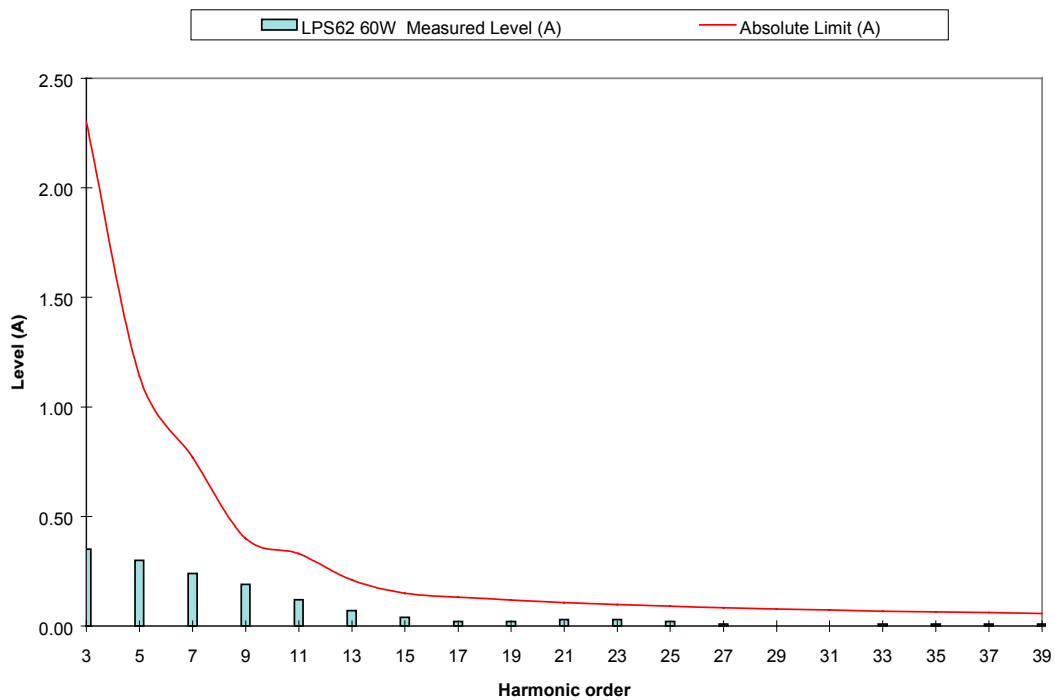

Originator: G. Fry

Location: Merry Hill

Date: 26/7/00

Schematic

Harmonics to EN61000-3-2, Class A Limits

Description

The LP60 range of Astec Power supplies has been tested to the European Standard EN61000-3-2 Class A Mains Harmonic Distortion requirements. The Chart above gives the results for the LPS62 at 60W. On the next page are charts for the LPS62 at 80W and the LPT65 at 60W and 80W. As can be seen from the charts the LP60 range meets the requirements of the EN61000-3-2 Class A without modification. These results are typical for the whole range of LP60 power supplies.